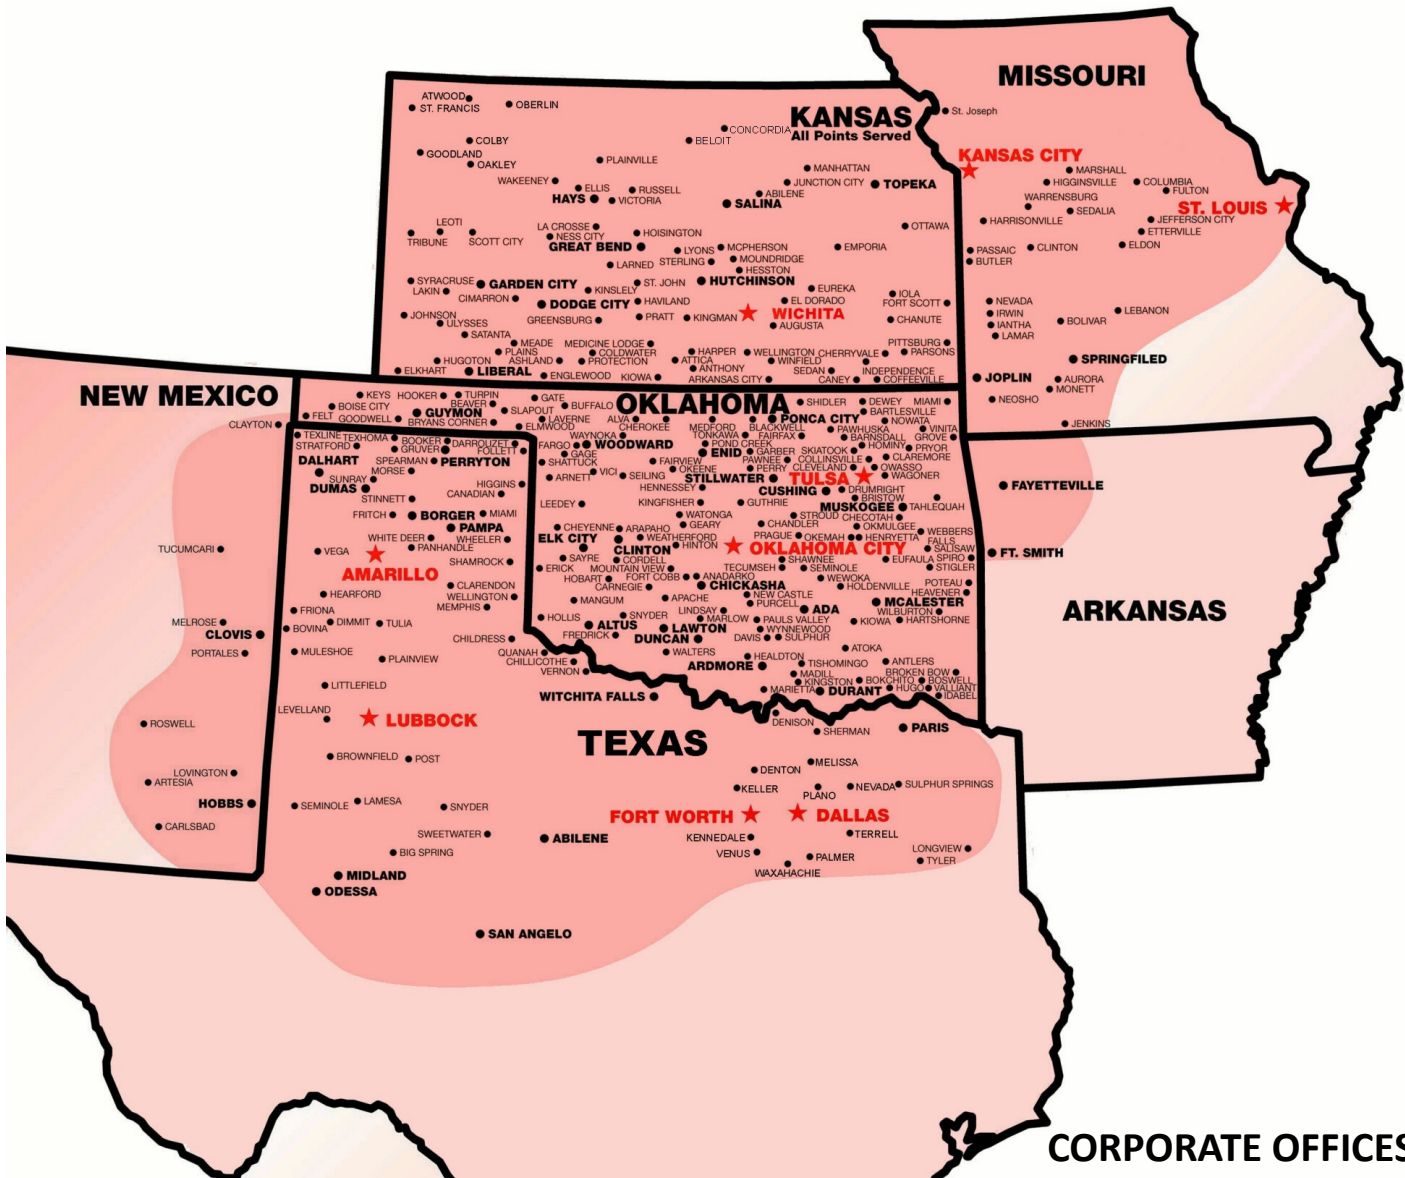

- Dependable Daily Service - regardless of volume!**
- Economical small package and LTL rates to most points - the best of both worlds!**
- Saturday delivery available at many locations**

CORPORATE OFFICES
4310 Oklahoma Avenue
P.O. Drawer 1147
Woodward, OK 73802-1147
580-256-6460