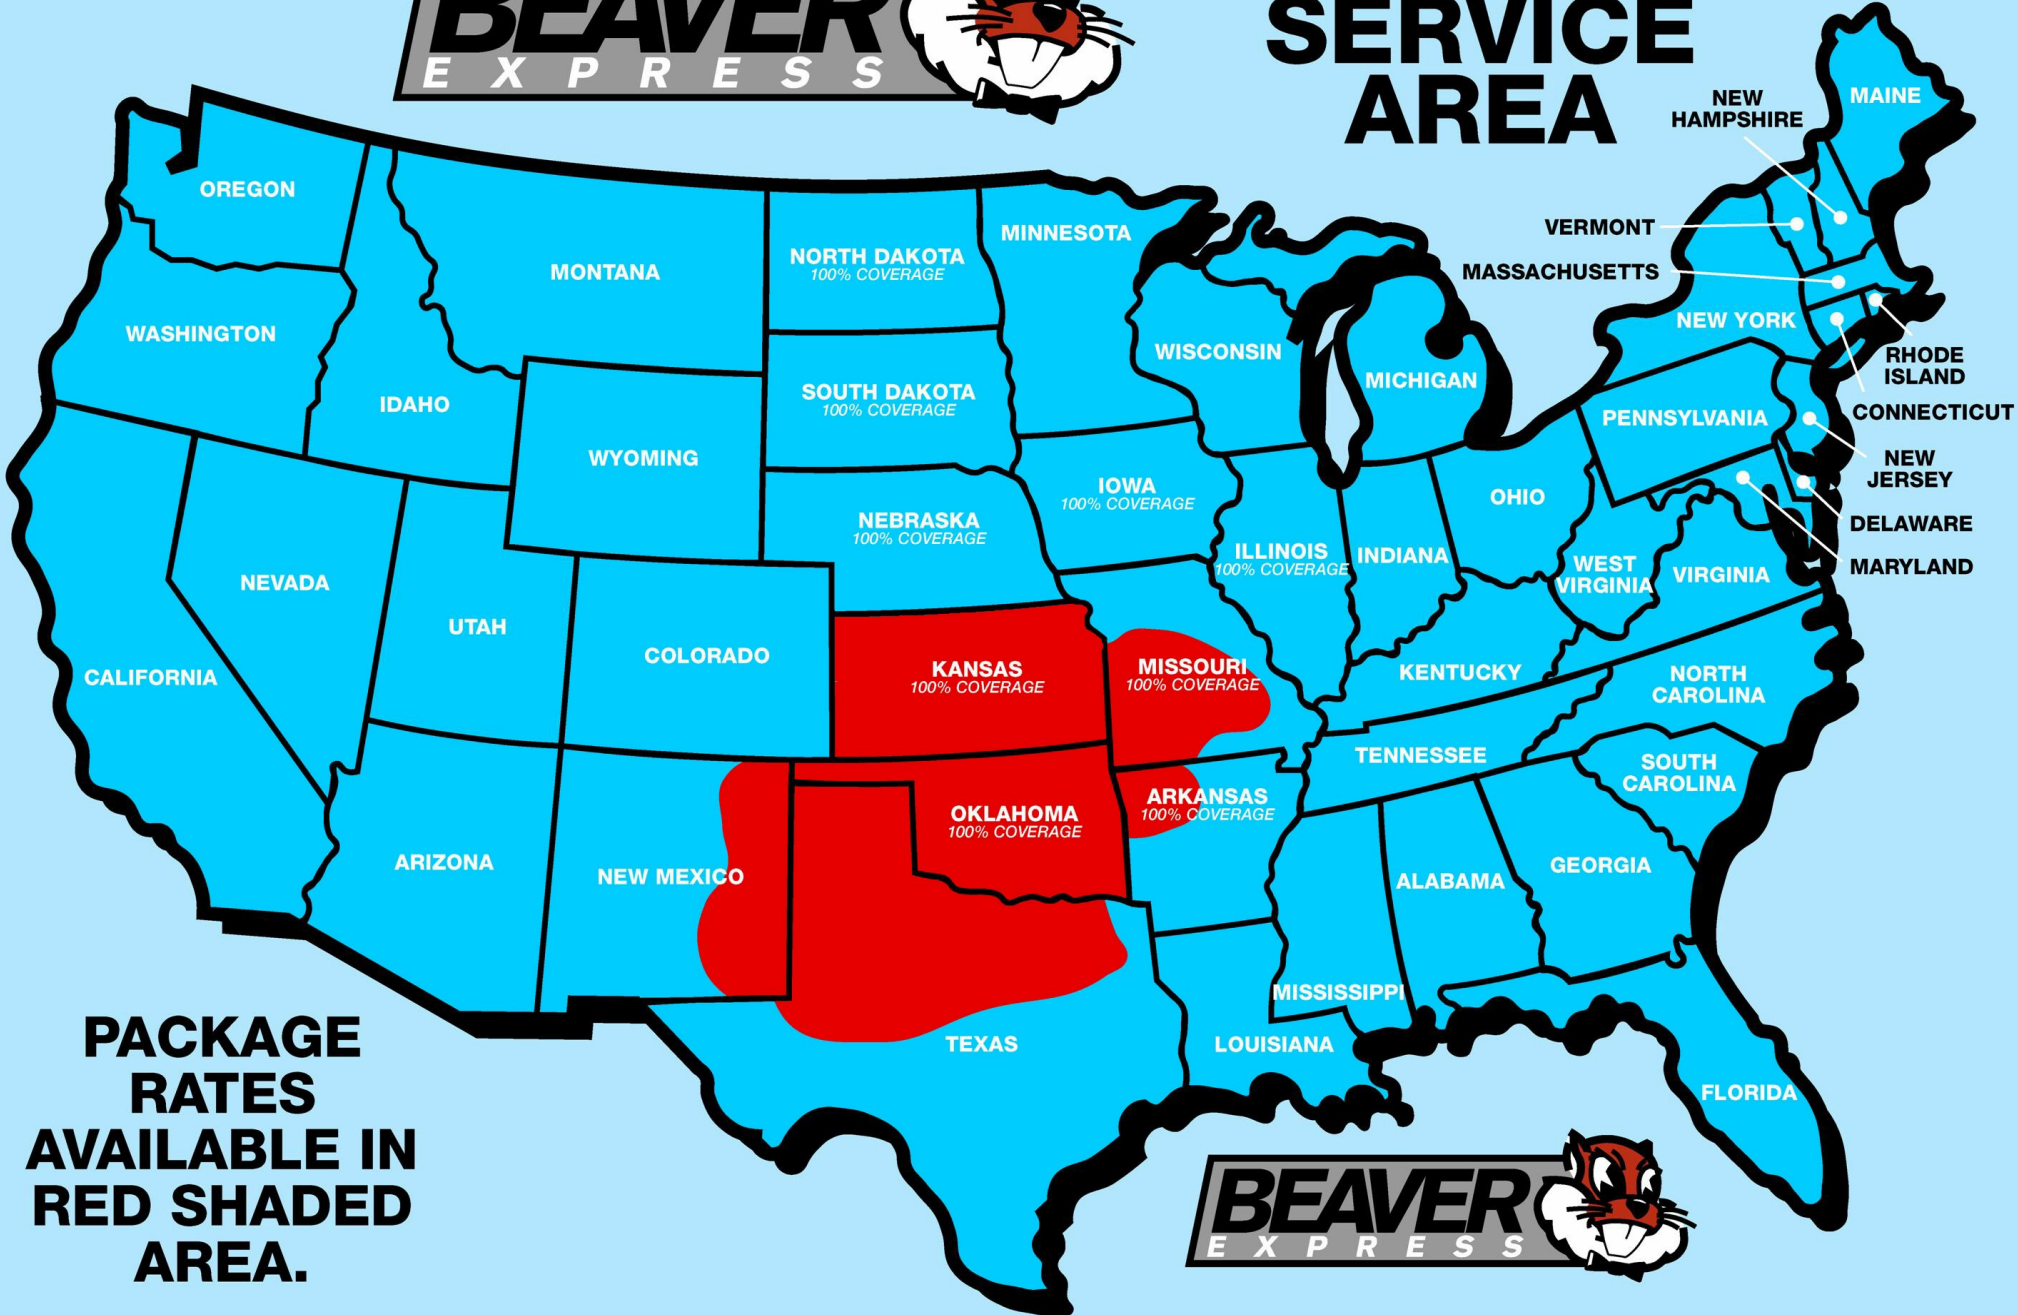

# LTL SERVICE AREA

**PACKAGE RATES AVAILABLE IN RED SHADED AREA.**

FOR YOUR TRANSPORTATION NEEDS FROM PICK UP THROUGH DELIVERY, CALL \_\_\_\_\_ OR **1-800-593-2328**  
Consult [www.beaverexpress.com](http://www.beaverexpress.com) for coverage and transit times.